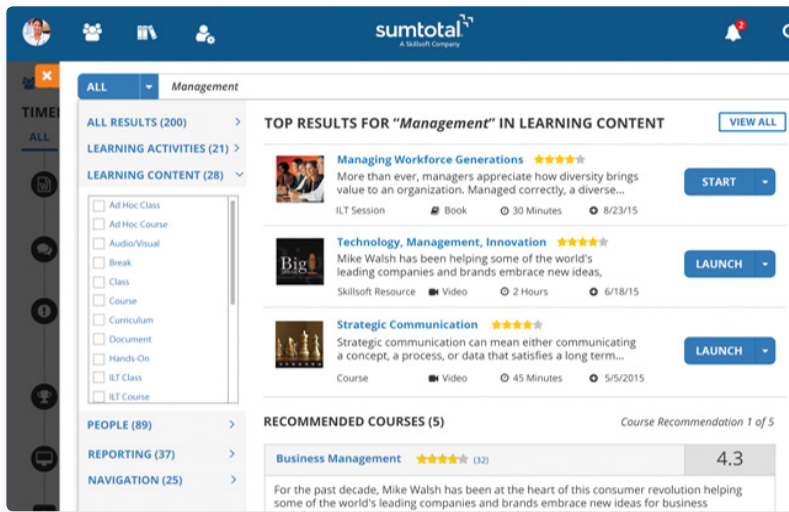

Unify As part of the innovative SumTotal Talent Expansion® Suite, we're blurring the lines between learning and talent processes to help you focus on enabling the overall development of the capabilities of your workforce.

Robust filtering makes it easy to pinpoint the most relevant resources

The most innovative and comprehensive learning solution

With SumTotal Learn, innovative capabilities come together with streamlined workflows and a compelling user experience to boost your organization's ability to deliver learning in a way that engages learners, grows capabilities and supports career development.

SumTotal Learn takes you further

Going beyond the capabilities of traditional learning management systems, the SumTotal Learn solution is part of our unified Talent Expansion Suite. Deliver meaningful learning moments in the context where they can have the most impact and greatest chance for adoption. Connect people to recommended learning to support goal attainment, or give them precise learning to develop certain skills and competencies or to prepare for career growth. Provide specific activities or content necessary to support scheduling or compliance demands. Enable employees to find and take learning activities that occur outside of the LMS platform and track and report on those activities.

Features

Enterprise Search
accessible anywhere

Single-click access to
information and actions

Personalized learning
recommendations

Seamless connection to curated
Skillssoft content

Aggregate content from
multiple sources

Compliance management

Robust reporting and analytics

Mobile and social capabilities

xAPI Support

Benefits

Engage users via a compelling UX

Drive learning and content adoption

Deliver continuous learning

Resolve skills gaps and
optimize performance

Support goal attainment
and career mobility

Discover informal learning
opportunities

sumtotalsystems.com

U.S. and Canada: +1 352 264 2800 | U.K. and Europe: +44 (0) 1189 315 777 | Asia Pacific: +91 (0) 40 6695 0000

[linkedin.com/company/sumtotal-systems](https://www.linkedin.com/company/sumtotal-systems) [facebook.com/sumtotal.systems](https://www.facebook.com/sumtotal.systems) [twitter.com/sumtotalsystems](https://www.twitter.com/sumtotalsystems)