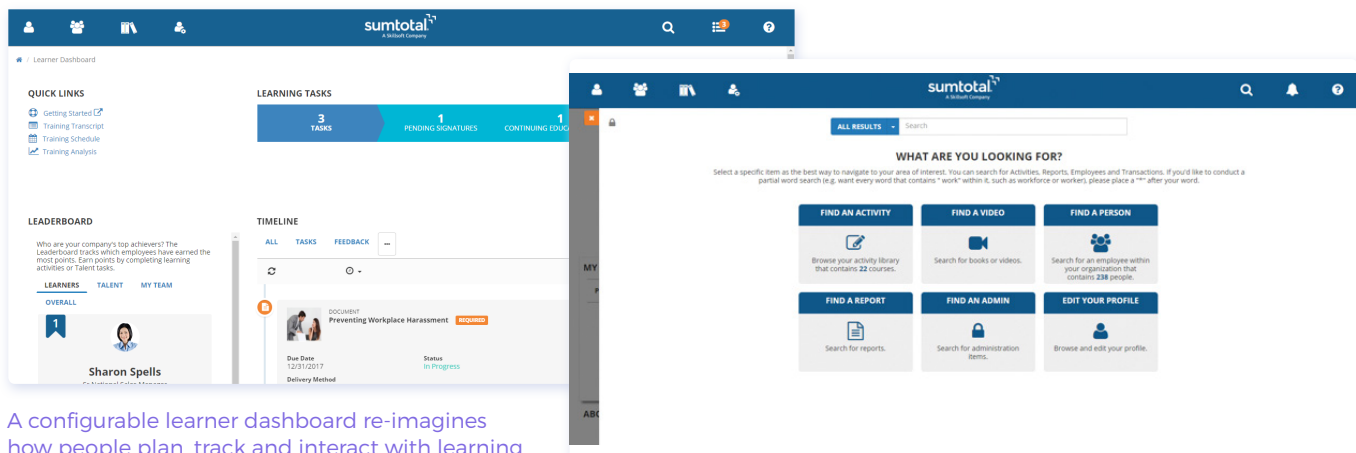

We're making it simple for people to optimize their performance while expanding their capabilities with tools that ease discovery of—and access to—meaningful opportunities to make learning a continuous part of the work day.

Engage An intuitive and consumer-driven approach to learning engages people to embrace continuous learning and development. The SumTotal Mobile App puts continuous learning within reach with support for both online and offline learning

Develop Empower your people with personalized insight and pervasive access to learning actions and content – making it easy to identify, develop and align skills with the changing demands of the business.

Connect SumTotal delivers an unmatched connection to leading Skillsoft® resources, including one single place to browse and search for learning activities alongside content like books and videos.

“The SumTotal LMS is second in usage only to e-mail... more than half our employees come back, so it's not that they just hit it once and get the compliance training, they really see the value in it.”

Debbie Collins,
Capgemini Director of
MyLearning and University
Information Systems

A configurable learner dashboard re-imagines how people plan, track and interact with learning

Enterprise search looks across activities, content, people and reports to deliver results in one single view